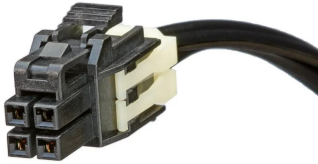

Industrial Automation Products & Solutions

Molex 4 Way Female Nano-Fit to 4 Way Female Nano-Fit Wire to Board Cable, 150mm

ผู้ผลิต : Molex

รหัสสินค้า : 45130-0401

Specifications

คุณลักษณะ	รายละเอียด
Series	Nano-Fit
Connector 1	Nano-Fit
Series Number	45130
Connector 2	Nano-Fit
Connector 1 Gender	Female
Connector 2 Gender	Female
Connector 1 Number of Contacts	4
Connector 2 Number of Contacts	4
Connector 1 Housing Gender	Female
Connector 2 Housing Gender	Female
Pitch	2.5mm
Sheath Colour	Black
Cable Length	150mm
Voltage Rating	300 V
Current Rating	6 A
Cable Type	Round
Contact Plating	Gold