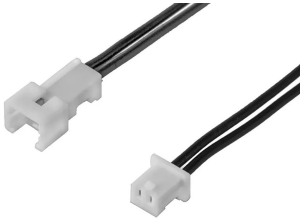

Industrial Automation Products & Solutions

Molex 2 Way Female PicoBlade to 2 Way Male PicoBlade Wire to Board Cable, 150mm

ผู้ผลิต : Molex

รหัสสินค้า : 2181130201

Specifications

คุณลักษณะ	รายละเอียด
Series	PicoBlade
Connector 1	PicoBlade
Series Number	218113
Connector 2	PicoBlade
Connector 1 Gender	Female
Connector 2 Gender	Male
Connector 1 Number of Contacts	2
Connector 2 Number of Contacts	2
Connector 1 Housing Gender	Female
Connector 2 Housing Gender	Male
Pitch	1.25mm
Cable Length	150mm
Connector 1 Number of Rows	1
Contact Material	Phosphor Bronze
Contact Plating	Tin
Connector 2 Number of Rows	1