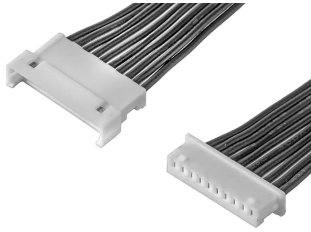

### Molex 10 Way Female PicoBlade to 10 Way Male PicoBlade Wire to Board Cable, 150mm

ผู้ผลิต : Molex

รหัสสินค้า : 2181131001

## Specifications

คุณลักษณะ	รายละเอียด
Series	PicoBlade
Connector 1	PicoBlade
Connector 2	PicoBlade
Series Number	218113
Connector 1 Gender	Female
Connector 2 Gender	Male
Connector 1 Number of Contacts	10
Connector 2 Number of Contacts	10
Pitch	1.25mm
Cable Length	150mm
Connector 1 Number of Rows	1
Connector 2 Number of Rows	1