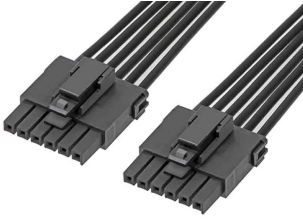

# Molex 6 Way Female Ultra-Fit to 6 Way Female Ultra-Fit Wire to Board Cable, 300mm

ผู้ผลิต : Molex

รหัสสินค้า : 217465-1062

## Specifications

คุณลักษณะ	รายละเอียด
Series	Ultra-Fit
Connector 1	Ultra-Fit
Connector 2	Ultra-Fit
Series Number	217465
Connector 1 Gender	Female
Connector 2 Gender	Female
Connector 1 Number of Contacts	6
Connector 2 Number of Contacts	6
Pitch	3.5mm
Cable Length	300mm
Connector 2 Number of Rows	1
Connector 1 Number of Rows	1