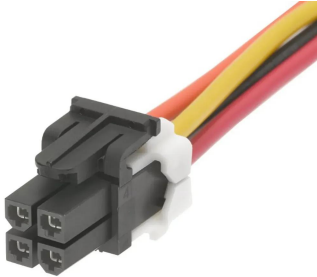

### Molex 4 Way Female Mini-Fit TPA2 to 4 Way Female Mini-Fit TPA2 Wire to Board Cable, 1m

ผู้ผลิต : Molex

รหัสสินค้า : 45135-0410

## Specifications

คุณลักษณะ	รายละเอียด
Series	Mini-Fit TPA2
Connector 1	Mini-Fit TPA2
Connector 2	Mini-Fit TPA2
Series Number	45135
Connector 1 Gender	Female
Connector 2 Gender	Female
Connector 1 Number of Contacts	4
Connector 2 Number of Contacts	4
Connector 1 Housing Gender	Female
Connector 2 Housing Gender	Female
Pitch	4.2mm
Sheath Colour	Black, Orange, Red, Yellow
Cable Length	1m
Voltage Rating	600 V ac/dc
Current Rating	9 A
Cable Type	Round
Contact Plating	Tin