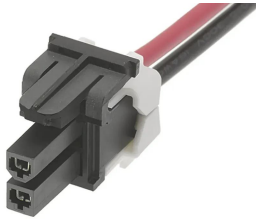

Industrial Automation Products & Solutions

Molex 2 Way Female Mini-Fit TPA2 to 2 Way Female Mini-Fit TPA2 Wire to Board Cable, 300mm

ผู้ผลิต : Molex

รหัสสินค้า : 45135-0203

Specifications

คุณลักษณะ	รายละเอียด
Series	Mini-Fit TPA2
Connector 1	Mini-Fit TPA2
Connector 2	Mini-Fit TPA2
Series Number	45135
Connector 1 Gender	Female
Connector 2 Gender	Female
Connector 1 Number of Contacts	2
Connector 2 Number of Contacts	2
Connector 1 Housing Gender	Female
Connector 2 Housing Gender	Female
Pitch	4.2mm
Cable Length	300mm
Voltage Rating	600 V ac/dc
Current Rating	9 A
Cable Type	Round
Contact Plating	Tin
Operating Temperature Range	-40 - +105 °C