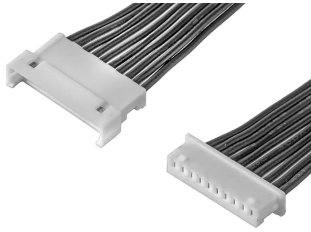

### Molex 10 Way Female PicoBlade to 10 Way Male PicoBlade Wire to Board Cable, 225mm

ผู้ผลิต : Molex

รหัสสินค้า : 2181131002

## Specifications

คุณลักษณะ	รายละเอียด
Series	PicoBlade
Connector 1	PicoBlade
Connector 2	PicoBlade
Series Number	218113
Connector 1 Gender	Female
Connector 2 Gender	Male
Connector 1 Number of Contacts	10
Connector 2 Number of Contacts	10
Pitch	1.25mm
Cable Length	225mm
Connector 1 Number of Rows	1
Connector 2 Number of Rows	1