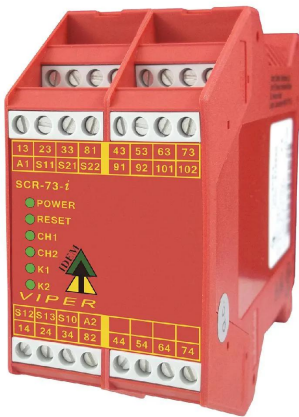

Industrial Automation Products & Solutions

IDEM SCR-73-i Screw Terminals Emergency Stop Safety Relay, 24V ac/dc, Dual-Channel, 7 Safety Contacts

ผู้ผลิต : IDEM

รหัสสินค้า : 280005

Specifications

คุณลักษณะ	รายละเอียด
Supply Voltage	24V ac/dc
Number of Channels	2
Safety Contacts	7
Function	Emergency Stop
Auxiliary Contacts	3
Reset Method	Automatic & Manual
Range	Viper
Safety Category ISO 13849-1	4
PL ISO 13849-1	e
SIL IEC 61508	3
Terminal Type	Screw
Depth	99mm
Width	111mm
Series	SCR-73-i Screw Terminals
Length	45mm
Performance Level	e