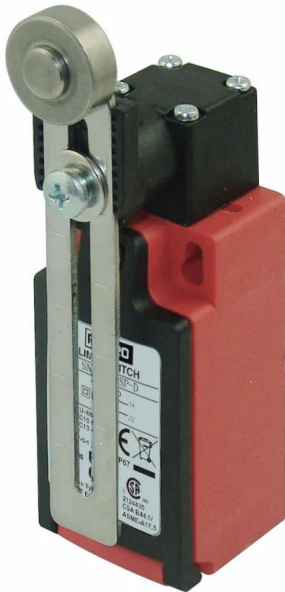

Industrial Automation Products & Solutions

RS PRO Adjustable Roller Lever Limit Switch, 1NC/1NO, IP67, SPDT, Glass Reinforced Plastic (GRP) Housing, 250V ac ac

ผู้ผลิต : RS PRO

รหัสสินค้า : 269-5462

Specifications

คุณลักษณะ	รายละเอียด
Actuator Type	Adjustable Roller Lever
Pole and Throw Configuration	SPDT
Normal State Configuration	1NC/1NO
IP Rating	IP67
Maximum Current	3A
Housing Material	Glass Reinforced Plastic (GRP)
Maximum AC Voltage	250V ac
Connection Type	M16
Action Type	Snap Action
Maximum Operating Temperature	80°C
Minimum Operating Temperature	-25°C
Mechanical Life	10000000