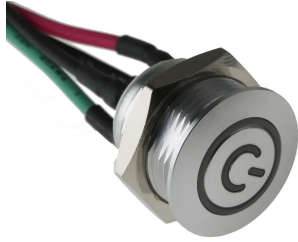

Industrial Automation Products & Solutions

RS PRO Illuminated Push Button Switch, Momentary, Panel Mount, 16mm Cutout, SPST, Yellow LED, 36V dc, IP67

ผู้ผลิต : RS PRO

รหัสสินค้า : 175-9478

Specifications

คุณลักษณะ	รายละเอียด
Switch Operation	Momentary
Illuminated	Yes
Panel Cut Out Diameter	16mm
Mounting Type	Panel Mount
Push Button Colour	Silver
Contact Configuration	SPST
Voltage Rating	36V dc
Push Button Style	Round
LED Colour	Yellow
IP Rating	IP67
Contact Current Rating	2 A
Contact Material	Silver Alloy
Manufacturer Part No.	MPB16-CARP-5-T1R-0V
Contact DC Voltage Rating	36V
Legend	Power Symbol
Case Colour	Natural
Terminal Type	Wire Lead