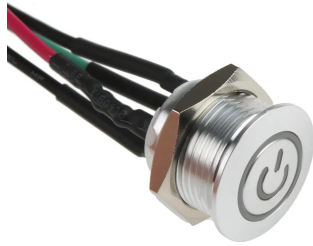

Industrial Automation Products & Solutions

RS PRO Illuminated Push Button Switch, Momentary, Panel Mount, 16mm Cutout, SPST, Red LED, 36V dc, IP67

ผู้ผลิต : RS PRO

รหัสสินค้า : 175-9389

Specifications

คุณลักษณะ	รายละเอียด
Switch Operation	Momentary
Illuminated	Yes
Panel Cut Out Diameter	16mm
Mounting Type	Panel Mount
Push Button Colour	Silver
Contact Configuration	SPST
Voltage Rating	36V dc
Push Button Style	Round
LED Colour	Red
IP Rating	IP67
Contact Current Rating	2 A
Contact Material	Silver Alloy
Contact DC Voltage Rating	36V
Manufacturer Part No.	MPB16-CARP-3-T1R-12V
Case Colour	Natural
Legend	Power Symbol
Terminal Type	Wire Lead