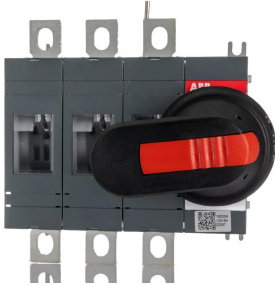

### ABB 3 Pole Base Mounting Switch Disconnecter - 250A Maximum Current, 250kW Power Rating, IP00, IP65

ผู้ผลิต : ABB

รหัสสินค้า : 1SCA022720R8300

## Specifications

คุณลักษณะ	รายละเอียด
Number of Poles	3
Maximum Current	250A
Mounting Type	Base Mounting
IP Rating	IP00, IP65
Power Rating	250kW
Voltage Rating	690V ac
Handle Colour	Black
Normal State Configuration	NO
Series	OT
Model Number	1SCA022720R8300
Enclosed/Not Enclosed	Enclosed
Length	82.5mm
Width	145.5mm
Depth	150mm
Terminal Type	Lug