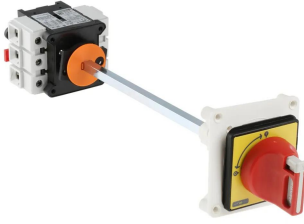

Industrial Automation Products & Solutions

Schneider Electric 3P Pole Panel Mount Isolator Switch - 80A Maximum Current, 37kW Power Rating, IP65

ผู้ผลิต : Schneider Electric

รหัสสินค้า : VCCF4

Specifications

คุณลักษณะ	รายละเอียด
Number of Poles	3P
Maximum Current	80A
Mounting Type	Panel Mount
IP Rating	IP65
Power Rating	37kW
Voltage Rating	690V ac
Electrical Phase	3
Handle Colour	Red
Accepts Padlocks	Yes
Range	TeSys
Normal State Configuration	3NO
Series	VARIO
Enclosed/Not Enclosed	Enclosed
Switch Rating	8kV
Length	60mm
Better World Verification	Green Premium
Better World Product	Yes