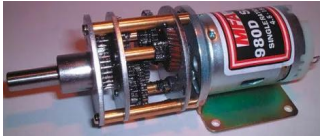

Industrial Automation Products & Solutions

RS PRO Brushed Geared DC Geared Motor, 7.9 W, 6 → 15 V dc, 29 Ncm, 210 rpm, 6mm Shaft Diameter

ผู้ผลิต : RS PRO

รหัสสินค้า : 420-568

Specifications

| คุณลักษณะ | รายละเอียด |
|-----------------------|----------------|
| Supply Voltage | 6 - 15 V |
| DC Motor Type | Brushed Geared |
| Power Rating | 7.9 W |
| Output Speed | 210 rpm |
| Shaft Diameter | 6mm |
| Maximum Output Torque | 3000 gcm |
| Gearhead Type | Spur |
| Current Rating | 990 mA |
| Length | 67.6mm |
| Width | 37mm |
| Series | 980D |
| Core Construction | Iron Core |