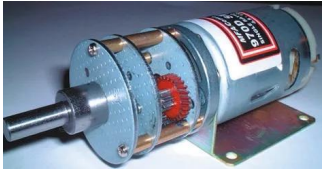

Industrial Automation Products & Solutions

RS PRO Brushed Geared DC Geared Motor, 19.8 W, 12 V dc, 10 Ncm, 2008 rpm, 6mm Shaft Diameter

ผู้ผลิต : RS PRO

รหัสสินค้า : 420-675

Specifications

| คุณลักษณะ | รายละเอียด |
|-----------------------|----------------|
| Supply Voltage | 12 V dc |
| DC Motor Type | Brushed Geared |
| Power Rating | 19.8 W |
| Output Speed | 2008 rpm |
| Shaft Diameter | 6mm |
| Maximum Output Torque | 1000 gcm |
| Gearhead Type | Spur |
| Current Rating | 2.81 A |
| Length | 73.8mm |
| Width | 37mm |
| Core Construction | Iron Core |
| Series | 970D |