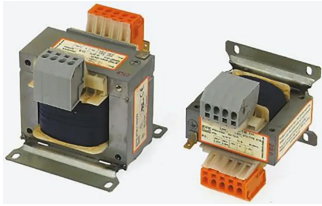

Industrial Automation Products & Solutions

Block 63VA 2 Output Chassis Mounting Transformer, 2 x 12V ac

ผู้ผลิต : Block

รหัสสินค้า : STEU63/24

Specifications

คุณลักษณะ	รายละเอียด
Primary Voltage Rating	230/400V ac
Secondary Voltage Rating	2 x 12V ac
Power Rating	63VA
Number of Outputs	2
Mounting Type	DIN Rail, Panel
Length	78mm
Width	84mm
Depth	85mm
Dimensions	84 x 88 x 85mm
Weight	1.3kg
Minimum Operating Frequency	50Hz
Maximum Operating Frequency	60Hz
Maximum Temperature	+40°C