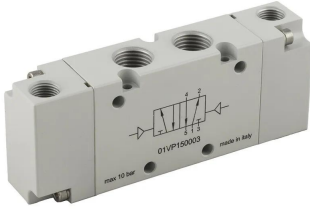

Industrial Automation Products & Solutions

RS PRO 5/2 Bistable Pneumatic Solenoid Valve - Pneumatic G 1/8

ผู้ผลิต : RS PRO

รหัสสินค้า : 176-2109

Specifications

คุณลักษณะ	รายละเอียด
Function	5/2 Bistable
Connection Port Thread	G 1/8
Actuation Type	Pneumatic
Mounting Style	Base Mount
Number of Ports	5/2
Body Material	Aluminium
Maximum Flow Rate	740NL/min
Minimum Operating Pressure	1bar
Maximum Operating Pressure	10bar
Thread Size	1/8in
Maximum Operating Temperature	+60°C
Minimum Operating Temperature	-10°C
Configuration	5/2
Number of Positions	2
Thread Standard	G