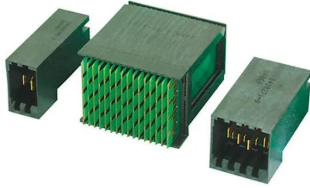

Industrial Automation Products & Solutions

TE Connectivity, MULTIGIG RT 2 1.8mm Pitch VITA 46 Centre ACTA Backplane Power Connector, Male, Right Angle, 16 Column,

ผู้ผลิต : TE Connectivity

รหัสสินค้า : 1410190-3

Specifications

คุณลักษณะ	รายละเอียด
Backplane Connector Type	VITA 46 Centre
Gender	Male
Number of Contacts	112
Number of Columns	16
Number of Rows	7
Body Orientation	Right Angle
Housing Material	Liquid Crystal Polymer
Pitch	1.8mm
Contact Material	Phosphor Bronze
Contact Plating	Gold over Nickel
Termination Method	Press-In
Series	MULTIGIG RT 2