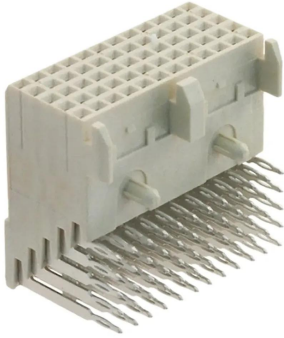

### TE Connectivity 2mm Pitch Connector Backplane Connector, Female, Right Angle, 5 Row, 5 Way

ผู้ผลิต : TE Connectivity

รหัสสินค้า : 5223008-2

## Specifications

คุณลักษณะ	รายละเอียด
Backplane Connector Type	Connector
Gender	Female
Number of Contacts	5
Number of Rows	5
Body Orientation	Right Angle
Housing Material	Liquid Crystal Polymer
Pitch	2mm
Contact Material	Phosphor Bronze
Contact Plating	Gold, Nickel
Current Rating	3A
Voltage Rating	1 kV ac
Termination Method	Press Fit
Minimum Operating Temperature	-55°C
Maximum Operating Temperature	+125°C