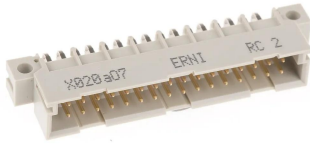

Industrial Automation Products & Solutions

ERNI ERNIPRESS 32 Way 2.54mm Pitch, Type B/2 Class C1, C2, 2 Row, Right Angle DIN 41612 Connector, Plug

ผู้ผลิต : ERNI

รหัสสินค้า : 384265 / 384265-E

Specifications

| คุณลักษณะ | รายละเอียด |
|-------------------------------|--------------|
| Number of Contacts | 32 |
| Gender | Male |
| Number of Rows | 2 |
| Body Orientation | Right Angle |
| Termination Method | Solder |
| Row Loading | a/b |
| Type | B/2 |
| Pitch | 2.54mm |
| Contact Plating | Gold |
| Class Rating | C1, C2 |
| Current Rating | 2A |
| Contact Material | Copper Alloy |
| Series | ERNIPRESS |
| Maximum Contact Resistance | 20mΩ |
| Housing Material | PBT |
| Maximum Operating Temperature | +125°C |
| Minimum Operating Temperature | -55°C |