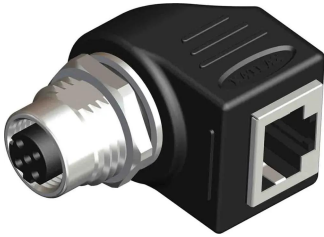

Industrial Automation Products & Solutions

RS PRO Right Angle 1 Pole M12 Socket to 1 Pole Socket Adapter

ผู้ผลิต : RS PRO

รหัสสินค้า : 201-7085

Specifications

คุณลักษณะ	รายละเอียด
End 1	M12
End 1 Number of Contacts	1
End 1 Number of Ports	1
End 1 Gender	Female
End 2	8 Pin Female RJ45
End 1 Size	M12
End 2 Number of Contacts	1
End 2 Gender	Female
Current Rating	1.5A
IP Rating	IP20, IP67
Voltage Rating	120 Vac
Body Orientation	Right Angle
Maximum Operating Temperature	+70°C
Minimum Operating Temperature	0°C
Contact Material	Copper Alloy, CuZn
Contact Plating	Gold Flash