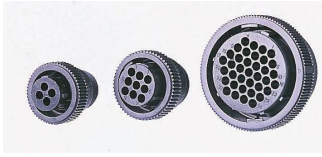

Industrial Automation Products & Solutions

TE Connectivity Circular Connector, 37 Contacts, Cable Mount, Plug, Female, CPC Series 1 Series

ผู้ผลิต : TE Connectivity

รหัสสินค้า : 206150-1

Specifications

คุณลักษณะ	รายละเอียด
Number of Contacts	37
Mounting Type	Cable Mount
Connector Size	Standard
Plug/Socket	Plug
Contact Gender	Female
Termination Method	Crimp
Series	CPC Series 1
Body Orientation	Straight
Shell Size	23
Mating Type	Threaded