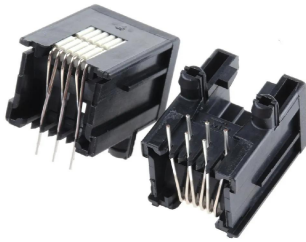

Industrial Automation Products & Solutions

TE Connectivity 0-215876 Series Female RJ25 Connector, Through Hole, Cat3 Right Angle 6P6C -Way

ผู้ผลิต : TE Connectivity

รหัสสินค้า : 0-215876-1

Specifications

คุณลักษณะ	รายละเอียด
Ethernet Connector Type	RJ25 Connector
Gender	Female
LAN Category	Cat3
Mounting Type	Through Hole
Number of Ways	6P6C
Orientation	Right Angle
Length	13.2mm
Depth	18.1mm
Series	0-215876
Contact Material	Phosphor Bronze
Contact Plating	Gold over Nickel