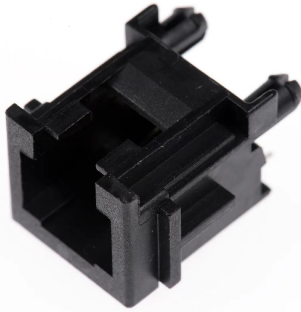

### TE Connectivity 216548 Series Female RJ25 Connector, Through Hole, Cat3 Straight 6P6C -Way

ผู้ผลิต : TE Connectivity

รหัสสินค้า : 216548-1

## Specifications

คุณลักษณะ	รายละเอียด
Ethernet Connector Type	RJ25 Connector
Gender	Female
LAN Category	Cat3
Mounting Type	Through Hole
Number of Ways	6P6C
Orientation	Straight
Length	16mm
Depth	12.4mm
Series	216548
Series Number	216548
Contact Material	Phosphor Bronze
Contact Plating	Gold over Nickel