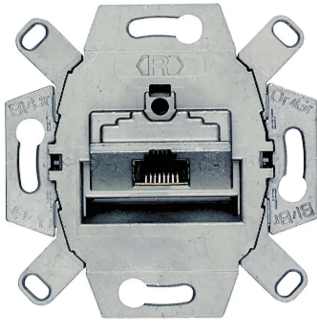

Industrial Automation Products & Solutions

Siemens 5T Series Female RJ45 Connector, Screw Mount, Cat6e 1 x 8 Port Universal Connection Unit -Way

ผู้ผลิต : Siemens

รหัสสินค้า : 5TG2026-1

Specifications

คุณลักษณะ	รายละเอียด
Ethernet Connector Type	RJ45 Connector
Gender	Female
LAN Category	Cat6e
Mounting Type	Screw Mount
Number of Ports	1 x 8
Number of Ways	Universal Connection Unit
Series	5T