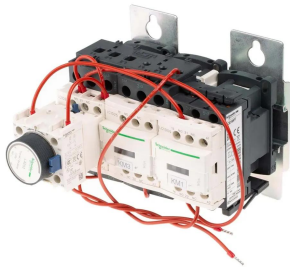

Industrial Automation Products & Solutions

Schneider Electric Star Delta Starter, Star Delta, 22 kW, 230 V ac

ผู้ผลิต : Schneider Electric

รหัสสินค้า : LC3D18AP7

Specifications

คุณลักษณะ	รายละเอียด
Power Rating	22 kW
Range	TeSys Deca
Motor Starter Type	Star Delta
Voltage Rating	230 V ac
Number of Poles	3P
Additional Features	Mechanical Interlock Included
Overall Length	124mm
Overall Width	144mm
Overall Depth	139mm
Series	LC3D
Better World Verification	Green Premium
Better World Product	Yes