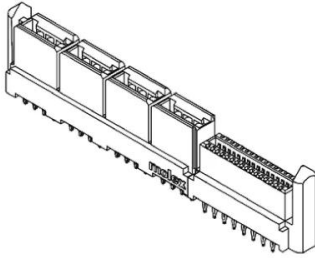

# Molex EXTreme LPHPower Series Straight Through Hole Mount Heavy Duty Power Connector, 38-Contact, 2.5mm Pitch, Press-In

ผู้ผลิต : Molex

รหัสสินค้า : 46114-6320

## Specifications

คุณลักษณะ	รายละเอียด
Number of Contacts	38
Pitch	2.5 mm, 2.54mm
Type	LPH
Mounting Type	Through Hole
Body Orientation	Straight
Termination Method	Press-In
Current Rating	32A
Voltage Rating	250 V ac/dc
Series	EXTreme LPHPower
Contact Material	Brass, Copper
Series Number	46114