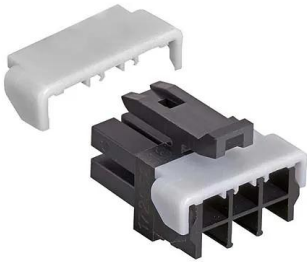

Industrial Automation Products & Solutions

Molex, Micro-Fit TPA Female Connector Housing, 3mm Pitch, 10 Way, 2 Row

ผู้ผลิต : Molex

รหัสสินค้า : 172952-1001

Specifications

คุณลักษณะ	รายละเอียด
Number of Contacts	10
Number of Rows	2
Pitch	3mm
Gender	Female
Mounting Type	Cable Mount
Series	Micro-Fit TPA
For Use With	Micro-Fit 3.0 Female Crimp Terminal 43030, Micro-Fit RMF Reduced Mating Force 46235
Body Orientation	Straight
Length	15.85mm
Housing Material	Nylon