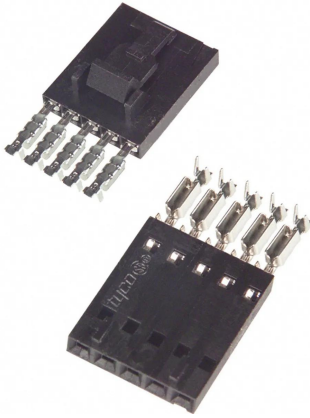

### TE Connectivity, AMPMODU MTE Female Connector Housing, 2.54mm Pitch, 5 Way, 1 Row

ผู้ผลิต : TE Connectivity

รหัสสินค้า : 5-103958-4

## Specifications

คุณลักษณะ	รายละเอียด
Number of Contacts	5
Number of Rows	1
Pitch	2.54mm
Gender	Female
Mounting Type	Cable Mount
Series	AMPMODU MTE
For Use With	.100 AMPMODU Header, Housing and Contact
Body Orientation	Straight
Length	50.55mm
Housing Material	Nylon