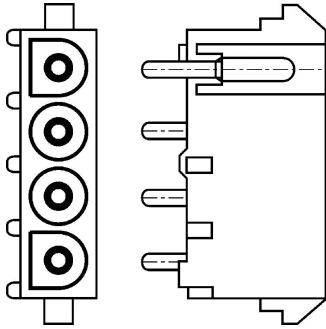

Industrial Automation Products & Solutions

TE Connectivity, Commercial MATE-N-LOK Male Connector Housing, 6.35mm Pitch, 3 Way

ผู้ผลิต : TE Connectivity

รหัสสินค้า : 154565

Specifications

คุณลักษณะ	รายละเอียด
Number of Contacts	3
Pitch	6.35mm
Gender	Male
Series	Commercial MATE-N-LOK
For Use With	PCB Connector
Body Orientation	Straight
Length	20.32mm
Width	7.62mm
Housing Material	Nylon