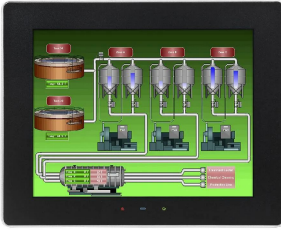

# Red Lion Graphite Series Programmable Terminal Touch Screen HMI - 10 in, LCD Display, 640 x 480pixels

ผู้ผลิต : Red Lion

รหัสสินค้า : G10C0000

## Specifications

คุณลักษณะ	รายละเอียด
Manufacturer Series	Graphite
Product Range	Programmable Terminal
Display Type	LCD
Manufacturer Part No.	G10C0000
Display Resolution	640 x 480pixels
Number of Ports	4
Port Type	1 x RS422/485, 2 x RS232, USB
Onboard Memory	256 MB
Backlighting	Yes
Display Size	10 in
IP Rating	IP66
Display Colour	VGA
Supply Voltage	24 V dc
Maximum Operating Temperature	+60°C
Length	275.2mm
Depth	52.4mm
Width	217.7mm