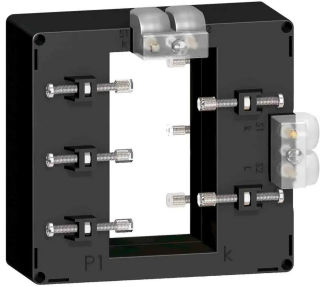

Industrial Automation Products & Solutions

Schneider Electric METSECT Series Tropicalise Current Transformer, 1500A Input, 1500:5, 5 A Output

ผู้ผลิต : Schneider Electric

รหัสสินค้า : METSECT5DE150

Specifications

คุณลักษณะ	รายละเอียด
Current Ratio	1500:5
Series	METSECT
Transformer Type	Tropicalise
Input Current	1500A
Output Current	5 A
Overall Height	129mm
Overall Width	135mm
Overall Depth	85mm
Minimum Temperature	-25°C
Maximum Temperature	+50°C
Mounting Type	Surface Mount
Better World Verification	Green Premium
Better World Product	Yes