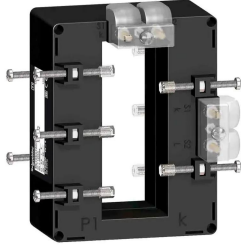

Industrial Automation Products & Solutions

**Schneider Electric METSECT Series
Tropicalise Current Transformer, 1500A
Input, 1500:5, 5 A Output**

ผู้ผลิต : Schneider Electric

รหัสสินค้า : METSECT5DH150

Specifications

คุณลักษณะ	รายละเอียด
Current Ratio	1500:5
Series	METSECT
Transformer Type	Tropicalise
Input Current	1500A
Output Current	5 A
Overall Height	129mm
Overall Width	98mm
Overall Depth	40mm
Minimum Temperature	-25°C
Maximum Temperature	+50°C
Better World Verification	Green Premium
Mounting Type	Surface Mount
Better World Product	Yes