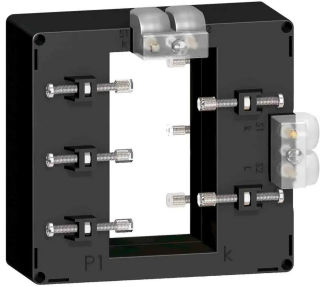

Industrial Automation Products & Solutions

Schneider Electric METSECT Series
Tropicalise Current Transformer, 1000A
Input, 1000:5, 5 A Output

ผู้ผลิต : Schneider Electric

รหัสสินค้า : METSECT5DE100

Specifications

คุณลักษณะ	รายละเอียด
Current Ratio	1000:5
Series	METSECT
Transformer Type	Tropicalise
Input Current	1000A
Output Current	5 A
Overall Height	129mm
Overall Width	135mm
Overall Depth	85mm
Minimum Temperature	-25°C
Maximum Temperature	+50°C
Better World Product	Yes
Mounting Type	Surface Mount
Better World Verification	Green Premium