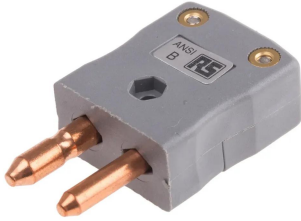

Industrial Automation Products & Solutions

RS PRO, Standard Thermocouple Connector for Use with Type B Thermocouple, 6mm Probe, IEC, RoHS Compliant Standard

ผู้ผลิต : RS PRO

รหัสสินค้า : 774-7258

Specifications

คุณลักษณะ	รายละเอียด
Accessory Type	Thermocouple Connector
For Use With	Type B Thermocouple
Application	Standard Connector
Connector Type	Solid Pin
Plug/Socket	Plug
Connection Gender	Male
Thermocouple Type	B
Connector Size	Standard
Minimum Temperature	-35°C
Probe Diameter	6mm
Maximum Temperature	220°C
Standards Met	IEC, RoHS Compliant