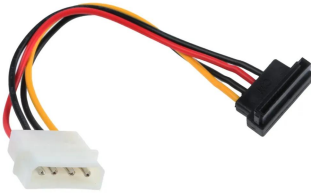

Industrial Automation Products & Solutions

RS PRO Male SATA Power to Male LP4 Cable, 100mm

ผู้ผลิต : RS PRO

รหัสสินค้า : 666-5079

Specifications

| คุณลักษณะ | รายละเอียด |
|--------------------------------|-------------|
| Connector 1 | SATA Power |
| Connector 2 | LP4 |
| Connector 1 Gender | Male |
| Connector 2 Gender | Male |
| Connector 1 Number of Contacts | 15 |
| Connector 2 Number of Contacts | 4 |
| Connector 1 Orientation | Right Angle |
| Length | 100mm |
| Connector 2 Orientation | Straight |
| Outer Sheath Material | PVC |