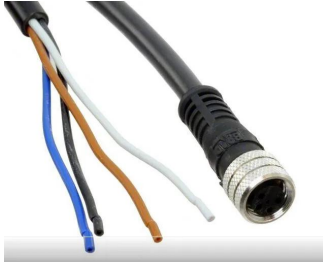

Industrial Automation Products & Solutions

Molex Straight Female 4 way M8 to Unterminated Sensor Actuator Cable, 2m

ผู้ผลิต : Molex

รหัสสินค้า : 1200270127

Specifications

คุณลักษณะ	รายละเอียด
Series	120027
Cross Sectional Area	0.25 mm ²
Number of Cores	4
Sheath Material	Polyvinyl Chloride PVC
Sheath Colour	Black
Length	2m
Connector 1 Gender	Female
Connector 1	M8
Connector 1 Orientation	Straight
Connector 1 Number of Contacts	4
Connector 2	Unterminated
Coding	A
Mounting Type	Panel Mount
Current Rating	4 A
Voltage Rating	60 V
IP Rating	IP69K
Standards Met	RoHS Compliant
American Wire Gauge	22 AWG