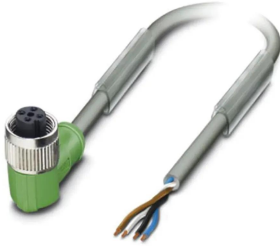

Industrial Automation Products & Solutions

Phoenix Contact Female 4 way M12 to Sensor Actuator Cable, 3m

ผู้ผลิต : Phoenix Contact

รหัสสินค้า : 1456967

Specifications

| คุณลักษณะ | รายละเอียด |
|--------------------------------|--------------------------------|
| Series | SAC |
| Number of Cores | 4 |
| Length | 3m |
| Sheath Material | PUR |
| Sheath Colour | Grey |
| Connector 1 Gender | Female |
| Connector 1 | M12 |
| Connector 1 Number of Contacts | 4 |
| Coding | A |
| Voltage Rating | 300 V |
| Current Rating | 4 A |
| IP Rating | IP65, IP67, IP68 |
| Minimum Bend Radius | 5 x D (Flexible) 5 x D (Fixed) |
| Conductor Material | Bare Cu litz wires |
| American Wire Gauge | 22 AWG |
| Connector 1 Housing Gender | Female |
| Oil Resistant | Yes |