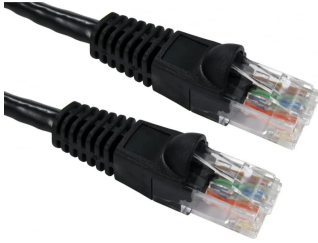

### RS PRO, Cat6 Cat6, Black RJ45 to Male RJ45 Male, UTP Unshielded, Terminated PVC Sheath

ผู้ผลิต : RS PRO

รหัสสินค้า : 286-3112

## Specifications

| คุณลักษณะ                      | รายละเอียด |
|--------------------------------|------------|
| LAN Category                   | Cat6       |
| Length                         | Cat6       |
| Terminated/Unterminated        | Terminated |
| Shield Type                    | UTP        |
| Connector 1 Gender             | Male       |
| Connector 1                    | RJ45       |
| Connector 1 Number of Contacts | 8          |
| Connector 1 Orientation        | Straight   |
| Connector 2 Gender             | Male       |
| Connector 2                    | RJ45       |
| Connector 2 Number of Contacts | 8          |
| Connector 2 Orientation        | Straight   |
| Shielded/Unshielded            | Unshielded |
| Outer Sheath Material          | PVC        |
| Sheath Colour                  | Black      |
| Wiring Configuration           | Crossover  |
| Current Rating                 | 2.8A       |