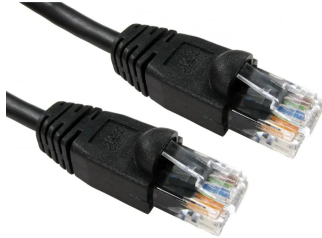

### RS PRO, 3m Cat5e, Black RJ45 to Male RJ45 Male, UTP Unshielded, Terminated PVC Sheath

ผู้ผลิต : RS PRO

รหัสสินค้า : 286-3003

## Specifications

คุณลักษณะ	รายละเอียด
LAN Category	Cat5e
Length	3m
Terminated/Unterminated	Terminated
Shield Type	UTP
Connector 1 Orientation	Straight
Connector 1 Number of Contacts	8
Connector 1 Gender	Male
Connector 1	RJ45
Connector 2	RJ45
Connector 2 Number of Contacts	8
Connector 2 Gender	Male
Connector 2 Orientation	Straight
Shielded/Unshielded	Unshielded
Outer Sheath Material	PVC
Sheath Colour	Black
Wiring Configuration	Crossover
Core Strands	7/0.19