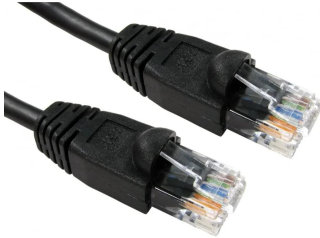

### RS PRO, 2m Cat5e, Black RJ45 to Male RJ45 Male, UTP Unshielded, Terminated PVC Sheath

ผู้ผลิต : RS PRO

รหัสสินค้า : 286-2996

## Specifications

คุณลักษณะ	รายละเอียด
Length	2m
LAN Category	Cat5e
Terminated/Unterminated	Terminated
Shield Type	UTP
Connector 1 Orientation	Straight
Connector 1 Number of Contacts	8
Connector 1	RJ45
Connector 1 Gender	Male
Connector 2 Gender	Male
Connector 2	RJ45
Connector 2 Number of Contacts	8
Connector 2 Orientation	Straight
Shielded/Unshielded	Unshielded
Outer Sheath Material	PVC
Sheath Colour	Black
Wiring Configuration	Crossover
Core Strands	7/0.19