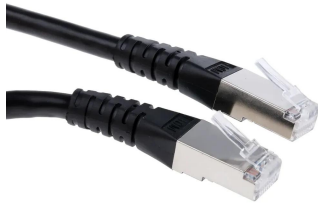

### Roline, 10m Cat6, Black RJ45 to Male RJ45 Male, S/FTPShielded, Terminated PVC Sheath

ผู้ผลิต : Roline

รหัสสินค้า : 21.15.1385-40

## Specifications

คุณลักษณะ	รายละเอียด
Length	10m
LAN Category	Cat6
Terminated/Unterminated	Terminated
Shield Type	S/FTP
Connector 1 Gender	Male
Connector 1	RJ45
Connector 2 Gender	Male
Connector 2	RJ45
Shielded/Unshielded	Shielded
Outer Sheath Material	PVC
Sheath Colour	Black
Wiring Configuration	Straight Through
Conductor Strand Type	Stranded
Number of Strands	8
American Wire Gauge	26 AWG
Cable Shape	Round
Standards Met	RoHS Compliant