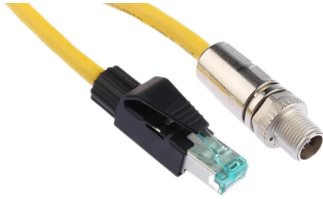

# HARTINGM12, 2m Cat6a, Yellow M12 to Male RJ45 MaleShielded, Terminated PUR Sheath

ผู้ผลิต : HARTING

รหัสสินค้า : 09478411002

## Specifications

คุณลักษณะ	รายละเอียด
Series	M12
LAN Category	Cat6a
Length	2m
Terminated/Unterminated	Terminated
Connector 1 Orientation	Straight
Connector 1	M12
Connector 1 Number of Contacts	8
Connector 1 Gender	Male
Connector 2	RJ45
Connector 2 Gender	Male
Connector 2 Number of Contacts	8
Connector 2 Orientation	Straight
Shielded/Unshielded	Shielded
Coding	X
Outer Sheath Material	PUR
Sheath Colour	Yellow
IP Rating	IP20, IP65, IP67