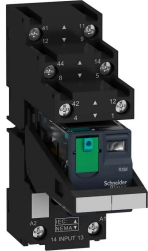

Industrial Automation Products & Solutions

Schneider Electric Harmony Relay RXM Series Interface Relay, DIN Rail Mount, 24V dc Coil, DPDT, 2-Pole

ผู้ผลิต : Schneider Electric

รหัสสินค้า : RXM2AB2BDPVS

Specifications

คุณลักษณะ	รายละเอียด
Coil Voltage	24V dc
Contact Configuration	DPDT
Mounting Type	DIN Rail
Number of Poles	2
Series	Harmony Relay RXM
Better World Product	Yes
Better World Verification	Green Premium

LINE OA
@thsolution