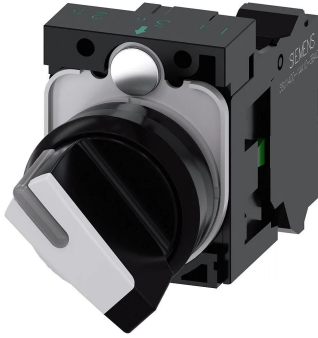

### Siemens Selector Switch - (SPST) 22mm Cutout Diameter, Illuminated 2 Positions

ผู้ผลิต : Siemens

รหัสสินค้า : 3SU1100-2BF60-3BA0

## Specifications

คุณลักษณะ	รายละเอียด
Selector Switch Type	Selector Switch Complete Unit
Number of Positions	2
Contact Configuration	SPST
IP Rating	IP66, IP67, IP69K
Angle of Throw	90°C
Maximum Current	10A
Series	SIRIUS ACT
Cutout Diameter	22mm
Illuminated	Yes
Maximum AC Voltage	500V
Maximum DC Voltage	500V
Better World Claim	Extended product life, Low carbon manufacture
Better World Product	Yes
Switch Actuation	Latching