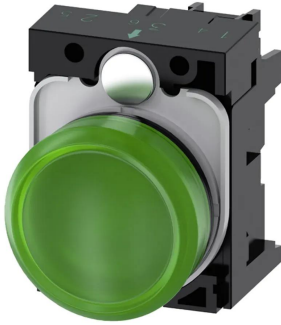

### Siemens, SIRIUS ACT, Panel Mount Green LED Pilot Light, 22mm Cutout, IP20, Round, 24V ac/dc

ผู้ผลิต : Siemens

รหัสสินค้า : 3SU1102-6AA40-1AA0

## Specifications

คุณลักษณะ	รายละเอียด
Voltage Rating	24V ac/dc
Pilot Light Type	Pilot Light Complete Unit
Pilot Light Colour	Green
Cutout Diameter	22mm
Lamp Type	LED
Mounting Type	Panel Mount
IP Rating	IP20
Terminal Type	Screw
Series	SIRIUS ACT
Pilot Light Shape	Round
Pilot Light Material	Plastic
Body Material	Plastic
Better World Claim	Extended product life, Low carbon manufacture
Better World Product	Yes