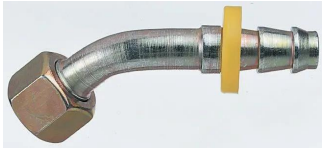

Industrial Automation Products & Solutions

Parker 82 Series Elbow Threaded Adaptor, G 3/8 Female to Push In 10 mm, Threaded-to-Tube Connection Style

ผู้ผลิต : Parker

รหัสสินค้า : 3B182-6-6

Specifications

คุณลักษณะ	รายละเอียด
Connector A	G 3/8 Female
Connector B	Push In 10 mm
Pneumatic Fitting Type	Elbow Threaded Adaptor
Connection Style	Threaded-to-Tube
Threaded Connection	G 3/8 Female
Manufacturer Series	82
Body Material	Zinc Plated Steel
Angle	45°C
Swivel Connection	Yes