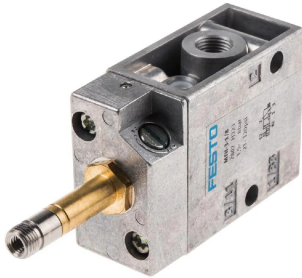

Industrial Automation Products & Solutions

Festo 3/2 Pneumatic Solenoid Valve - Solenoid/Spring G 1/8 MFH Series 12 → 48V dc, 24 → 240V ac, 7802

ผู้ผลิต : Festo

รหัสสินค้า : MFH-3-1/8

Specifications

คุณลักษณะ	รายละเอียด
Function	3/2
Connection Port Thread	G 1/8
Actuation Type	Solenoid/Spring
Manufacturer Series	MFH
Mounting Style	Through Hole
Solenoid Voltage	12 - 48V dc, 24 - 240V ac
Solenoid Fitted	No
Number of Ports	3
Body Material	Aluminium
Maximum Flow Rate	500L/min
Solenoid Power Consumption	4.5W
Minimum Operating Pressure	0bar
Minimum Operating Temperature	-5°C
Maximum Operating Pressure	8bar
Number of Positions	2
Thread Size	1/8in
Maximum Operating Temperature	+40°C