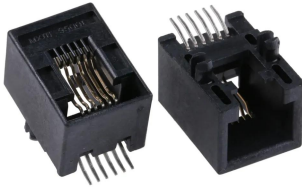

Industrial Automation Products & Solutions

Molex 95501 Series Female RJ12 Connector, Surface Mount, Cat3 Right Angle 6P/6C -Way

ผู้ผลิต : Molex

รหัสสินค้า : 95501-6669

Specifications

คุณลักษณะ	รายละเอียด
Gender	Female
Ethernet Connector Type	RJ12 Connector
LAN Category	Cat3
Mounting Type	Surface Mount
Number of Ways	6P/6C
Shield Type	Unshielded
Orientation	Right Angle
Length	13.21mm
Width	11.5mm
Depth	18.1mm
Series	95501
Series Number	95501
Contact Material	Brass
Contact Plating	Gold