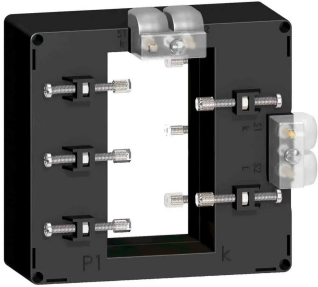

Industrial Automation Products & Solutions

Schneider Electric METSECT Series Tropicalise Current Transformer, 1250A Input, 1250:5, 5 A Output

ผู้ผลิต : Schneider Electric

รหัสสินค้า : METSECT5DE125

Specifications

| คุณลักษณะ | รายละเอียด |
|---------------------------|---------------|
| Current Ratio | 1250:5 |
| Series | METSECT |
| Transformer Type | Tropicalise |
| Input Current | 1250A |
| Output Current | 5 A |
| Overall Height | 129mm |
| Overall Width | 135mm |
| Overall Depth | 85mm |
| Minimum Temperature | -25°C |
| Maximum Temperature | +50°C |
| Better World Verification | Green Premium |
| Mounting Type | Surface Mount |
| Better World Product | Yes |